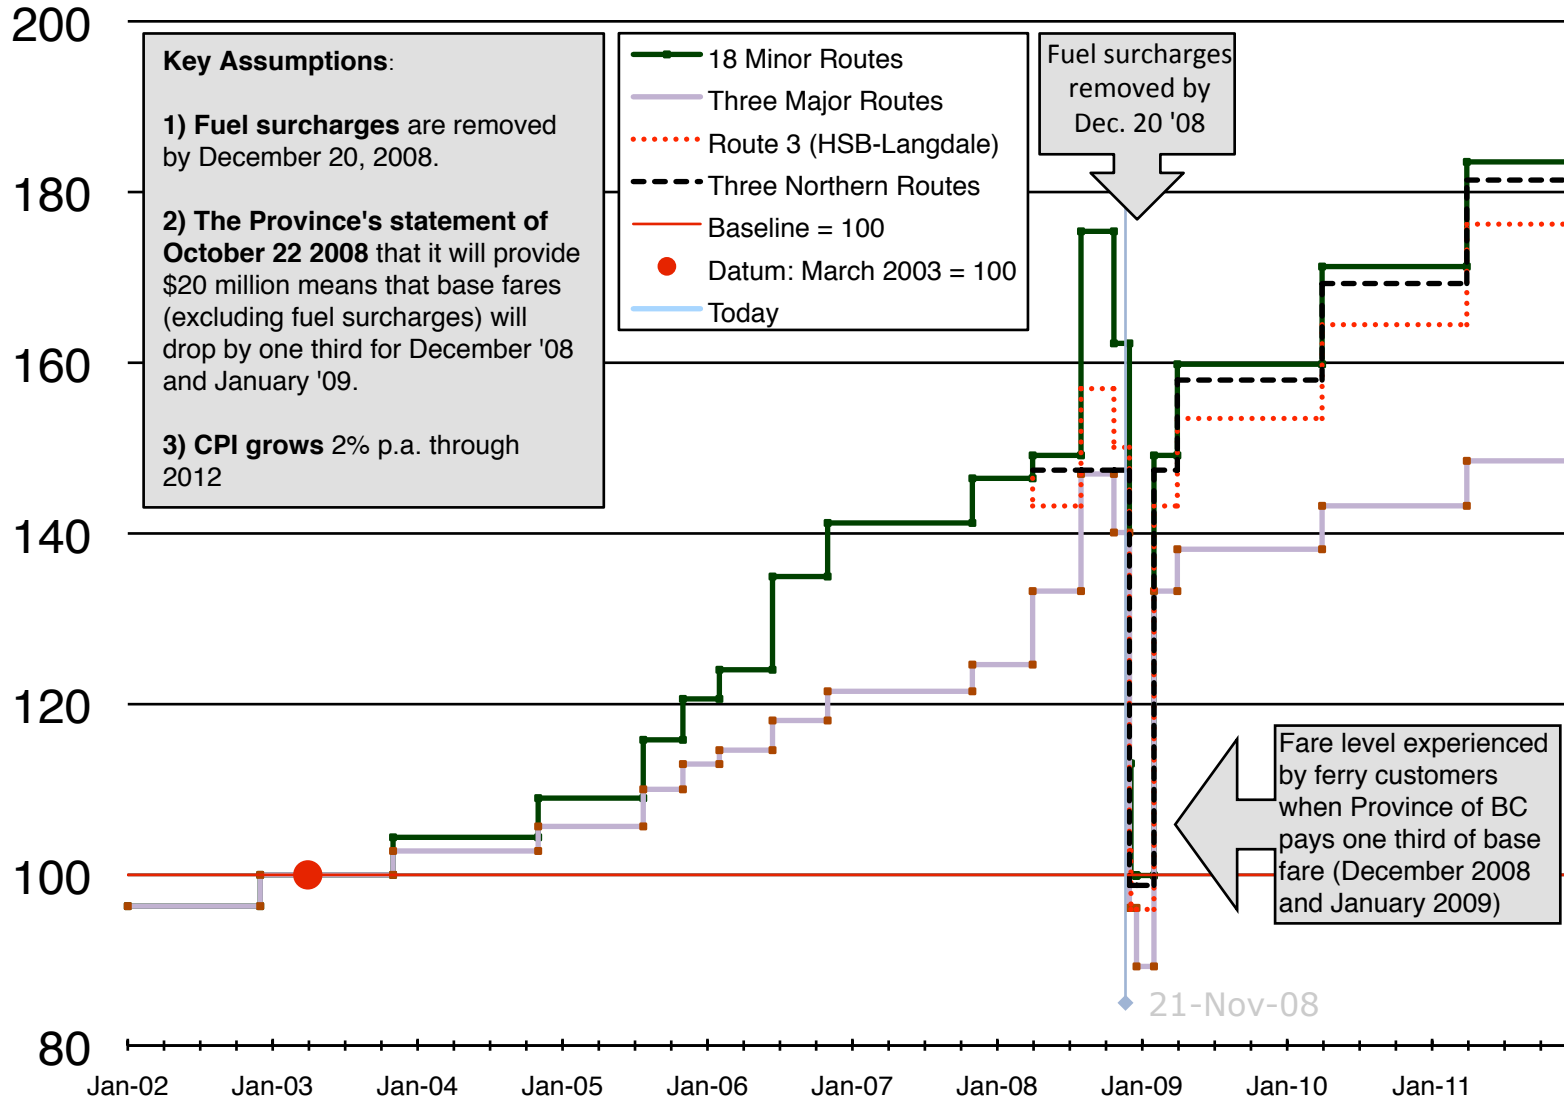

### BC Ferries' Fare Levels\*: History and Projected

\*i.e. average fare levels if BC Ferries charges the maximum allowed by the commission. Typically, BC Ferries has charged slightly less than the maximum, notably on the minor routes.